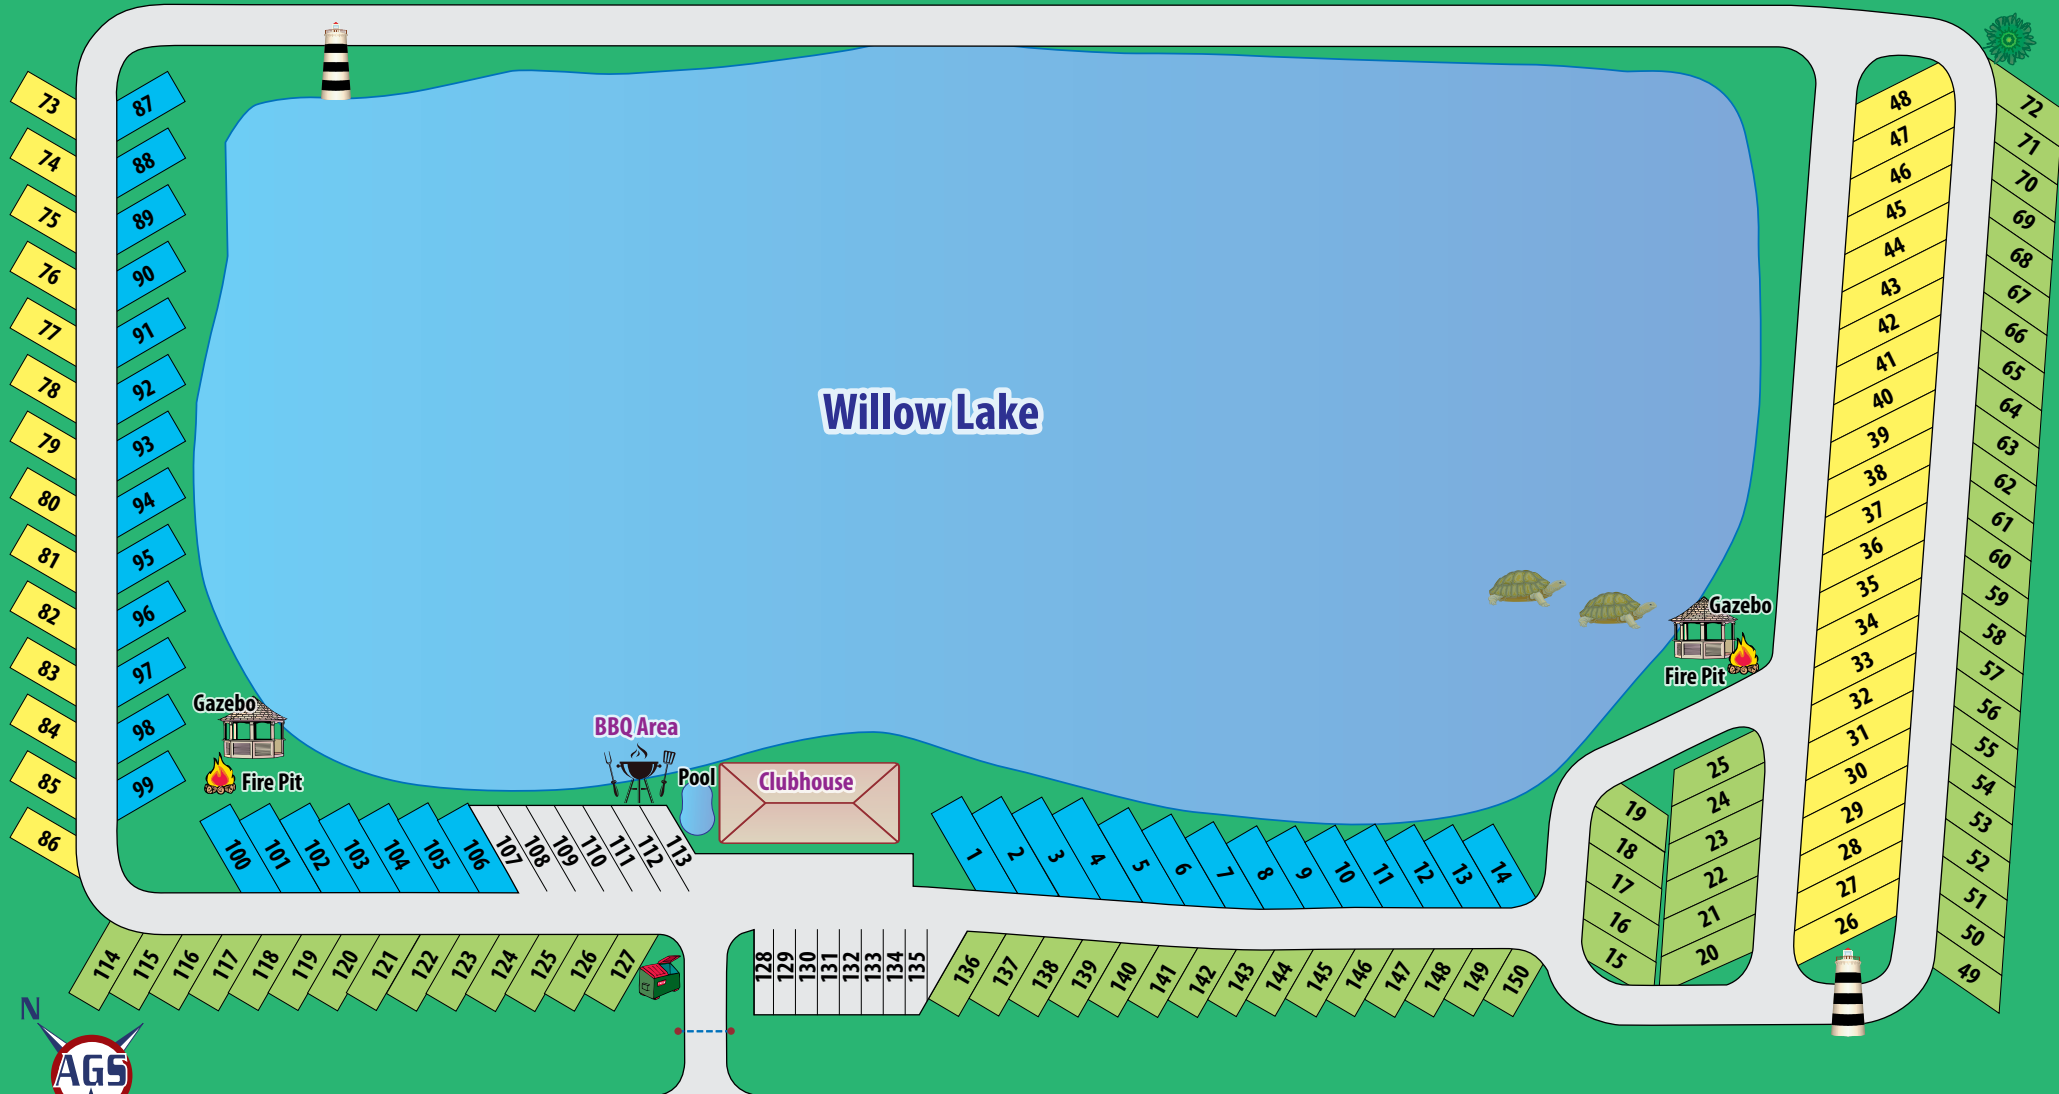

## WILLOW LAKE

281-724-2020 | 1-888-472-4240

USARVRESORTS.COM

1316 STATE HWY 3

LEAGUE CITY, TX 77573

MAP NOT TO SCALE

TEXAS STATE HWY. 3